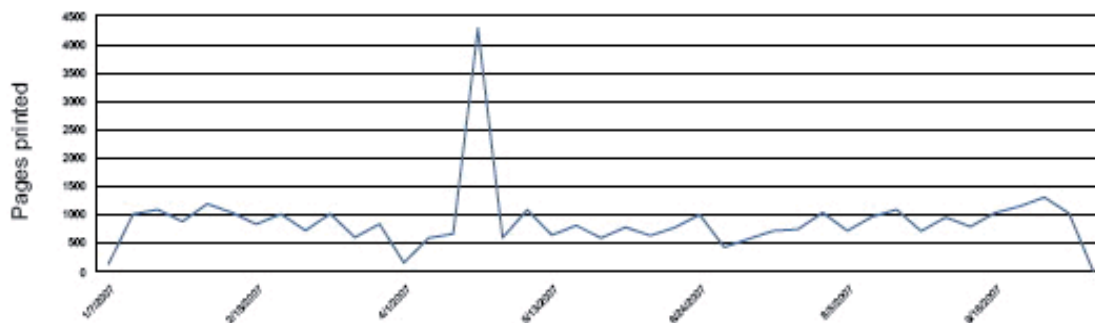

Print Tracker - Customer Print Profile

Overall Print Summary

Total number of print jobs

Number of jobs completed	15,083
Jobs interrupted or failed	20
Total number of jobs	15,103

Overview of current print situation

Number of users	23
Number of devices	5
Number of pages printed	36,377
Color ratio	42.54 %
Duplex ratio	18.32 %

Print performance over time

Application Print Overview

Total: 15,083 jobs and 36,377 pages.