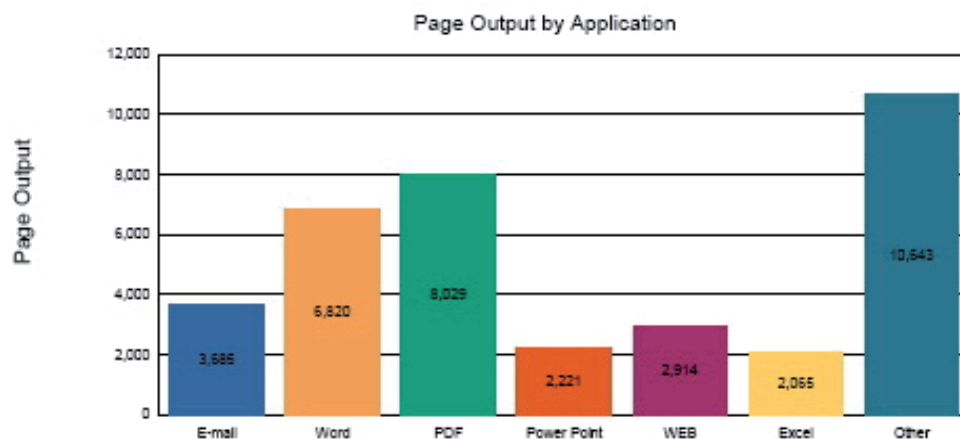

Print Tracker - Customer Print Profile

Overall Print Summary

Total number of print jobs

Number of jobs completed	15,083
Jobs interrupted or failed	20
Total number of jobs	15,103

Overview of current print situation

Number of users	23
Number of devices	5
Number of pages printed	36,377
Color ratio	42.54 %
Duplex ratio	18.32 %

Print performance over time

Application Print Overview

Total: 15,083 jobs and 36,377 pages.